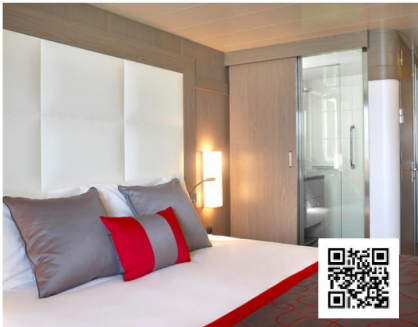

L' Austral

6 ELEGANT AND FLEXIBLE SUITES & STATEROOMS

Decorated by French Interior designers, all with sea view

Superior Stateroom

226 SQFT | MAX 3 GUESTS

Services provided

- Window with no balcony.
- Individually-controlled airconditioning
- Minibar
- Flat screen satellite TV
- Bose™ Bluetooth speaker
- Hermès® bath products
- Dressing table, bath robes, hairdryer
- Direct line telephone
- 110V American (two flat pins) /220V European
- 24hr room service
- Inclusive Internet access Wifi

Deluxe Stateroom

194 SQFT | MAX 2 GUESTS

Services provided

- A private 4 m² balcony
- Individually-controlled airconditioning
- Minibar
- Flat screen satellite TV
- Bose™ Bluetooth speaker
- Hermès® bath products
- Dressing table, bath robes, hairdryer
- Direct line telephone
- 110V American (two flat pins) /220V European
- 24hr room service
- Inclusive Internet access Wifi

Owner's Suite

399 SQFT | MAX 2 GUESTS

Services provided

- A private 9 m² balcony
- Individually-controlled airconditioning
- Minibar
- Flat screen satellite TV
- Bose™ Bluetooth speaker
- Hermès® bath products
- Dressing table, bath robes, hairdryer
- Direct line telephone
- 110V American (two flat pins) /220V European
- 24hr room service
- Inclusive Internet access Wifi

Le Boreal

6 ELEGANT AND FLEXIBLE SUITES & STATEROOMS

Decorated by French Interior designers, all with sea view

Superior Stateroom

226 SQFT | MAX 3 GUESTS

Services provided

- No balcony
- Individually-controlled airconditioning
- Minibar
- Flat screen satellite TV
- Bose™ Bluetooth speaker
- Hermès® bath products
- Dressing table, bath robes, hairdryer
- Direct line telephone
- 110V American (two flat pins) /220V European
- 24hr room service
- Inclusive Internet access Wifi