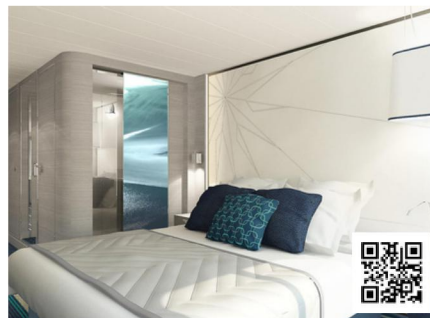

Prestige Deck 5

193 SQFT | MAX 2 GUESTS

Services provided

- Private Balcony with sliding window
- Individually-controlled airconditioning
- Minibar
- Flat screen satellite TV
- Bose™ Bluetooth speaker
- Hermès® bath products
- Dressing table, bath robes, hairdryer
- Direct line telephone
- 110V American (two flat pins) /220V European
- 24hr room service
- Inclusive Internet access Wifi

Deluxe Suite

290 SQFT | MAX 2 GUESTS

Services provided

- Private Balcony with sliding window
- Individually-controlled airconditioning
- Minibar
- Flat screen satellite TV
- Ipad player
- Hermès® bath products
- Dressing table, bath robes, hairdryer
- Direct line telephone
- 110V American (two flat pins) /220V European
- 24hr room service
- Inclusive Internet access Wifi

Prestige Deck 5 Suite

390 SQFT | MAX 4 GUESTS

Services provided

- Private Balcony with sliding window
- Individually-controlled airconditioning
- Minibar
- Flat screen satellite TV
- Bose™ Bluetooth speaker
- Hermès® bath products
- Dressing table, bath robes, hairdryer
- Direct line telephone
- 110V American (two flat pins) /220V European
- 24hr room service
- Inclusive Internet access Wifi