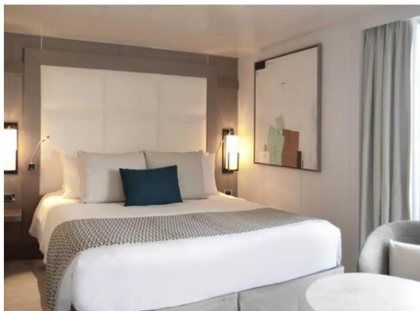

Deluxe Stateroom

194 SQFT | MAX 2 GUESTS

Services provided

- A private 4 m² balcony
- Individually-controlled airconditioning
- Minibar
- Flat screen satellite TV
- Bose™ Bluetooth speaker
- Hermès® bath products
- Dressing table, bath robes, hairdryer
- Direct line telephone
- 110V American (two flat pins) /220V European
- 24hr room service
- Inclusive Internet access Wifi

Deluxe Suite

291 SQFT | MAX 2 GUESTS

Services provided

- A private 5 m² balcony
- Individually-controlled airconditioning
- Minibar
- Flat screen satellite TV
- Bose™ Bluetooth speaker
- Hermès® bath products
- Dressing table, bath robes, hairdryer
- Direct line telephone
- 110V American (two flat pins) /220V European
- 24hr room service
- Inclusive Internet access Wifi

Prestige Deck 5,6 Suite

399 SQFT | MAX 4 GUESTS

Services provided

- A private 8 m² balcony
- Individually-controlled airconditioning
- Minibar
- Flat screen satellite TV
- Bose™ Bluetooth speaker
- Hermès® bath products
- Dressing table, bath robes, hairdryer
- Direct line telephone
- 110V American (two flat pins) /220V European
- 24hr room service
- Inclusive Internet access Wifi

Owner's Suite

399 SQFT | MAX 2 GUESTS

Services provided

- A private 9 m² balcony
- Individually-controlled airconditioning
- Minibar
- Flat screen satellite TV
- Bose™ Bluetooth speaker
- Hermès® bath products
- Dressing table, bath robes, hairdryer
- Direct line telephone
- 110V American (two flat pins) /220V European
- 24hr room service
- Inclusive Internet access Wifi